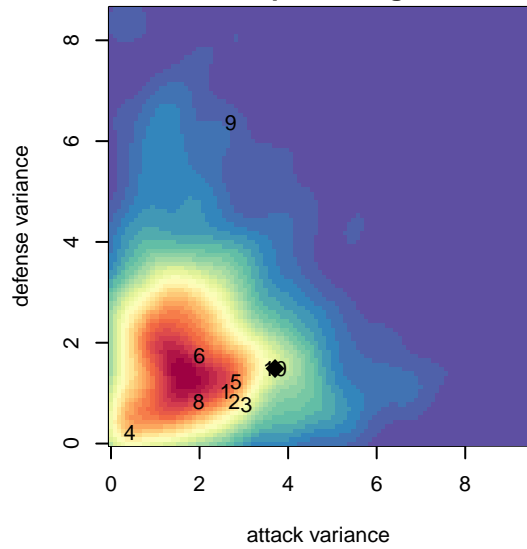

Salem Chelsea B03

4H Soccer Club
 Salem, OR
 B03 total strength=1299
 attack=9.94 defense=3.19
 fall league = PTT B03 Div 1 White
 spr league = Spr OYS B03 Div 1 Green
 notes= Pedro 2016

alt names used:
 4-H 03B Chelsea Pedro
 4-H 03B Chelsea Pedro
 4-H 03B Chelsea Pedro

Venues played:
 2016 PTT B03 Division 1 White
 2016 OYS Presidents Cup B03
 2016 Spr OYS B03 Division 1 Green

**attack and defense variance (black dot)
relative to other teams
and top 10 in region**

**attack and defense rating
relative to others at age
and all opponents in last 13 months**