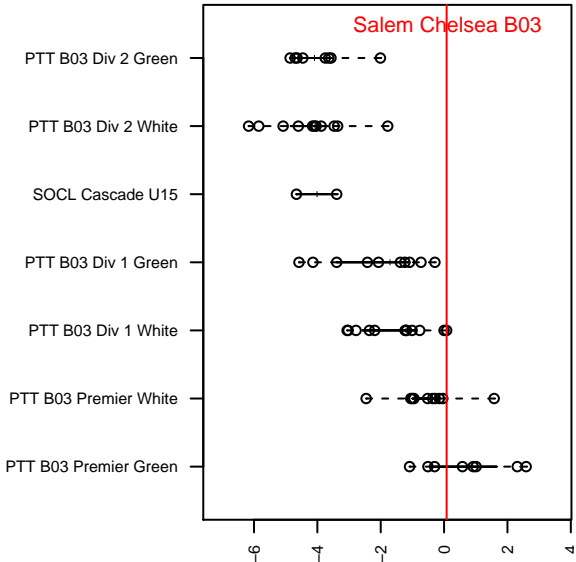

Salem Chelsea B03

4H Soccer Club
 Salem, OR
 B03 total strength=1299
 attack=9.94 defense=3.19
 fall league = PTT B03 Div 1 White
 spr league = Spr OYS B03 Div 1 Green
 notes= Pedro 2016

alt names used:
 4-H 03B Chelsea Pedro
 4-H 03B Chelsea Pedro
 4-H 03B Chelsea Pedro

Venues played:
 2016 PTT B03 Division 1 White
 2016 OYS Presidents Cup B03
 2016 Spr OYS B03 Division 1 Green

**attack and defense variance (black dot)
relative to other teams
and top 10 in region**

**attack and defense rating
relative to others at age
and all opponents in last 13 months**